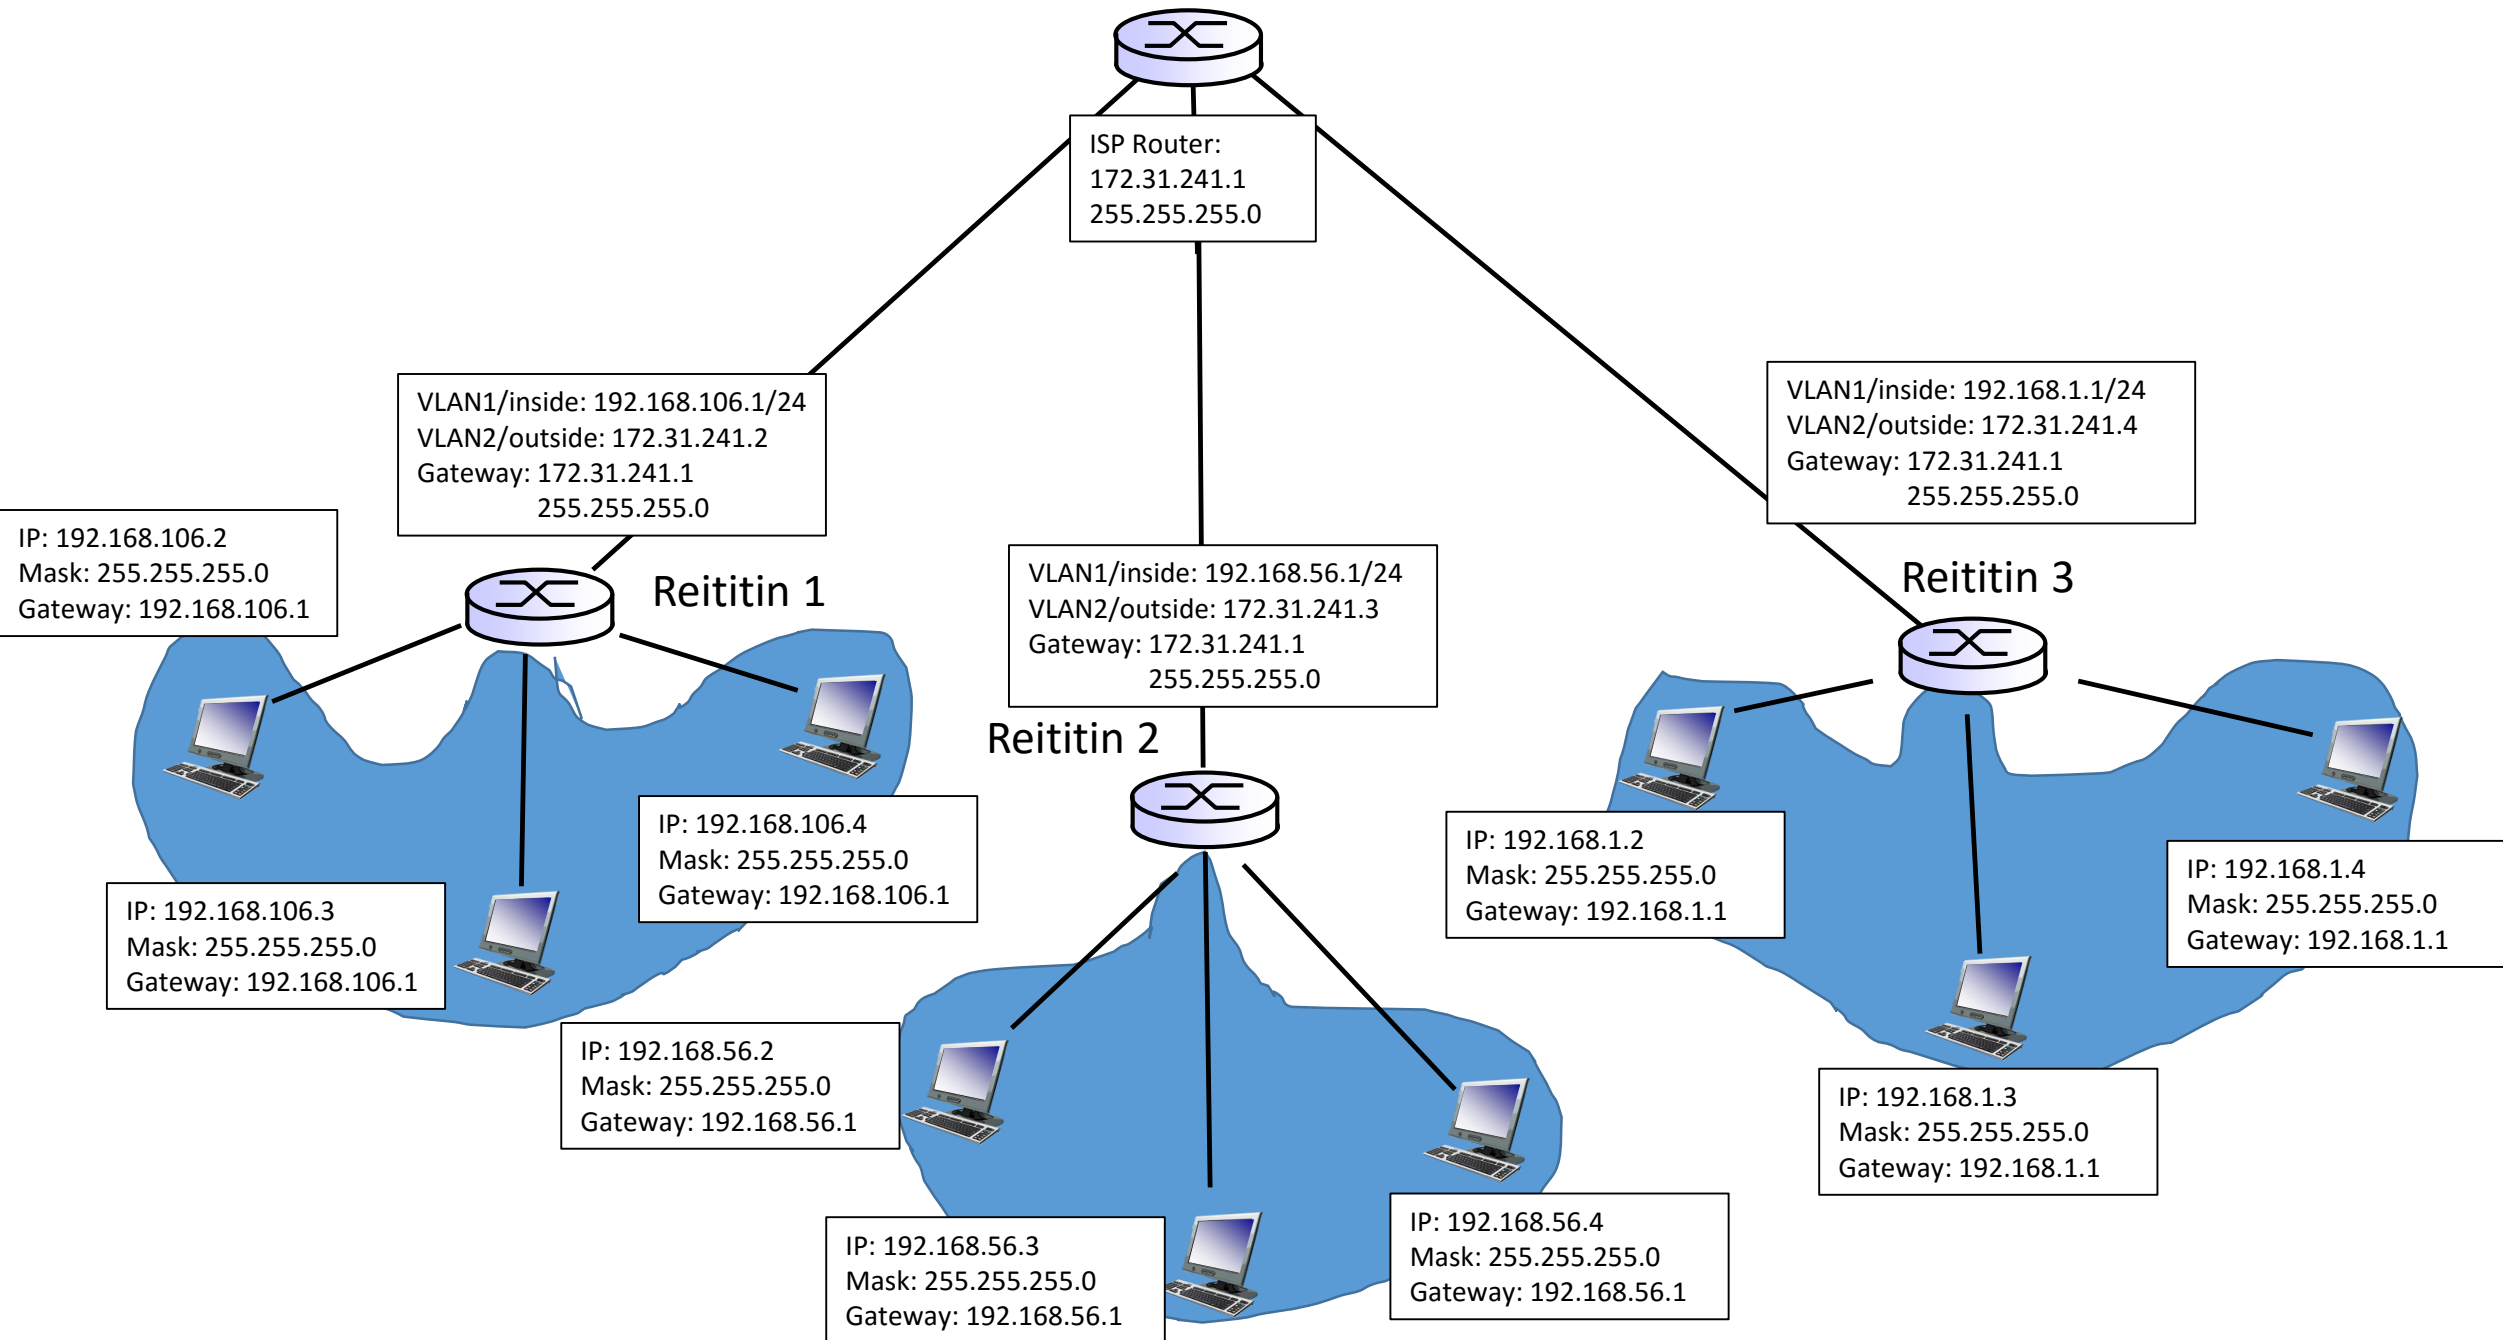

Paikallinen ISP

Routing table 1

Network dest.	Netmask	Gateway	Interface
172.31.241.1	255.255.255.0	192.168.106.1	192.168.106.2
172.31.241.1	255.255.255.0	192.168.106.1	192.168.106.3
172.31.241.1	255.255.255.0	192.168.106.1	192.168.106.4
	

Routing table 3

Network dest.	Netmask	Gateway	Interface
172.31.241.1	255.255.255.0	192.168.1.1	192.168.1.2
172.31.241.1	255.255.255.0	192.168.1.1	192.168.1.3
172.31.241.1	255.255.255.0	192.168.1.1	192.168.1.4
	

Routing table 2

Network dest.	Netmask	Gateway	Interface
172.31.241.1	255.255.255.0	192.168.56.1	192.168.56.2
172.31.241.1	255.255.255.0	192.168.56.1	192.168.56.3
172.31.241.1	255.255.255.0	192.168.56.1	192.168.56.4
	